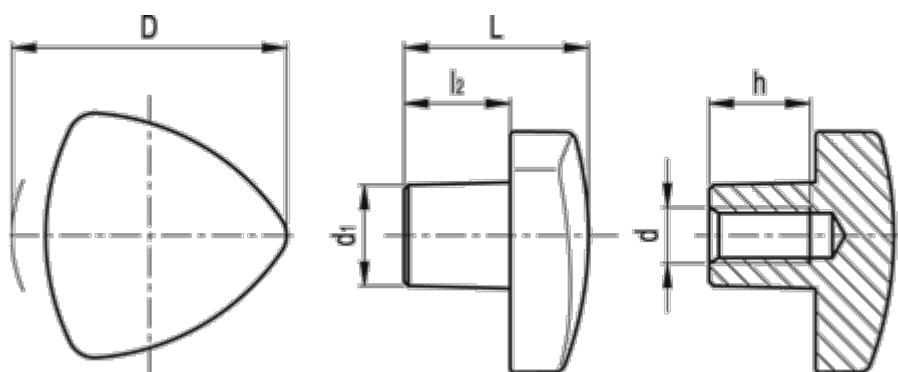

Data Sheet

Article number: 20063458

Description: E+G Lock knob GN 5339.5-40-M6-E-PL
St. steel

Measures

D	= 40
d	= M6
d1	= 14
h	= 12
L	= 26
l2	= 14
Weight (g)	= 94